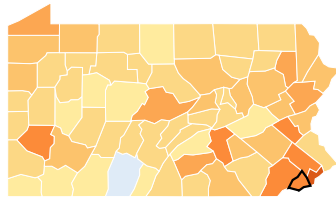

DELAWARE COUNTY, PENNSYLVANIA

Public Opinion on Climate Change, 2019

Public opinion data come from the Yale Climate Opinion Maps (YCOM), which are based on a statistical model that employs nationally representative Climate Change in the American Mind (CCAM) surveys conducted between 2008 and 2019. The model combines geographic, census, socioeconomic, and political data with CCAM survey data collected by the Yale Program on Climate Change Communication and George Mason University Center for Climate Change Communication (combined n > 24,000). For more information about the survey question wording and methodology, please visit YCOM: climatecommunication.yale.edu/visualizations-data/ycom-us

Beliefs

Global warming is happening

Delaware County, Pennsylvania

Pennsylvania average (65%)

Global warming is caused mostly by human activities

Most scientists think global warming is happening

Global warming is affecting the weather